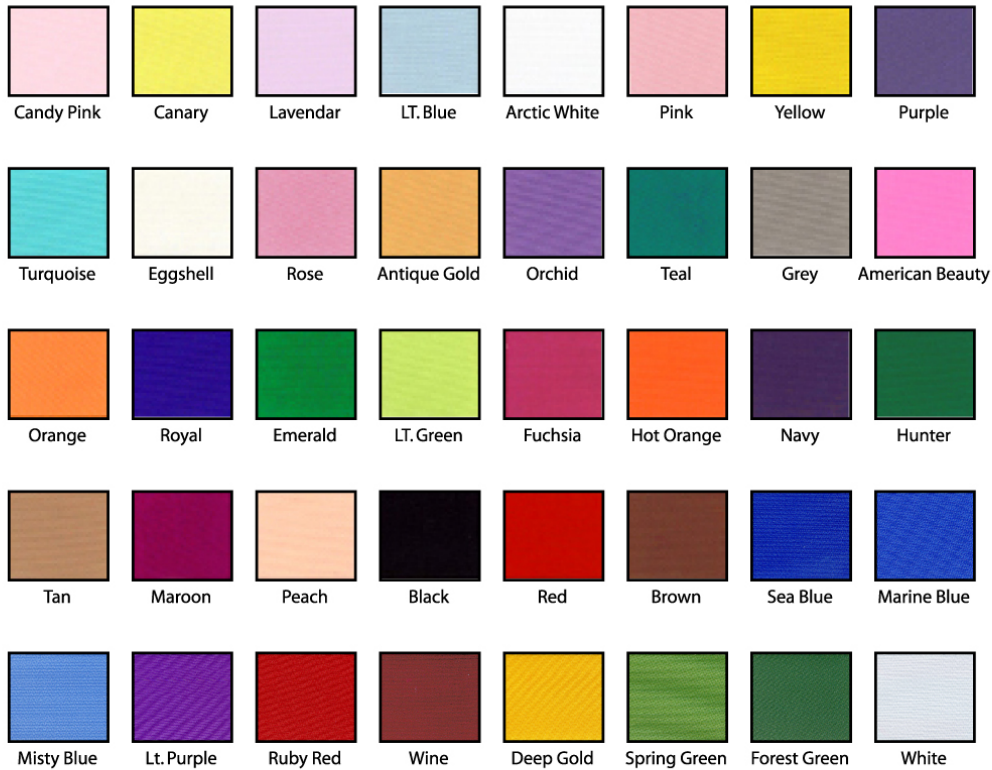

Color Charts

9662 Embossed Edge Acetate Ribbon

Multi-Colors